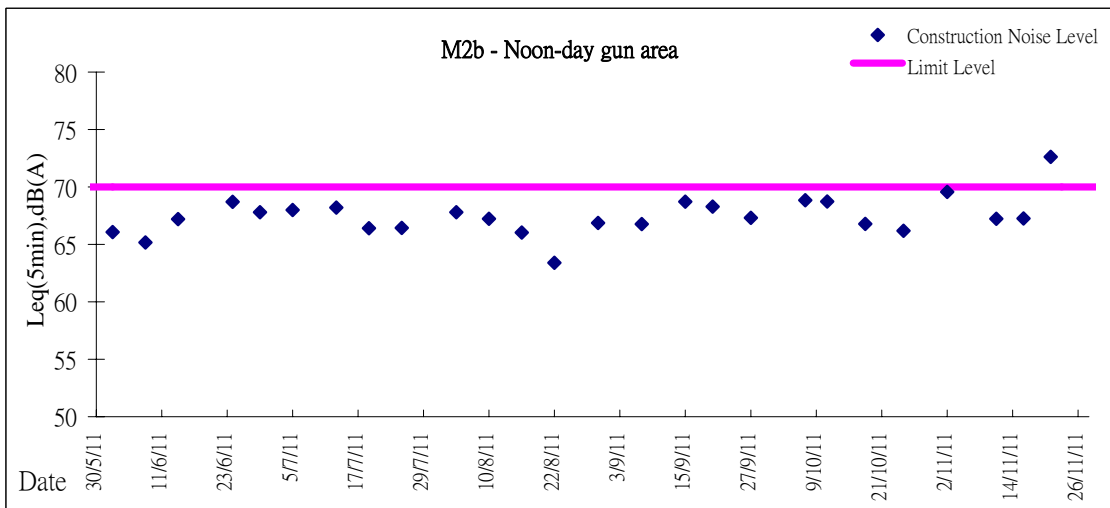

Graphic Presentation of Noise Monitoring Result

Restricted Time (1900 - 2300 hrs on normal weekdays and 0700-2300 on holiday)

Graphic Presentation of Noise Monitoring Result

Restricted Time (1900 - 2300 hrs on normal weekdays and 0700-2300 on holiday)

Graphic Presentation of Noise Monitoring Result
Day Time (0700 - 1900hrs on normal weekdays)

Graphic Presentation of Noise Monitoring Result

Day Time (0700 - 1900hrs on normal weekdays)