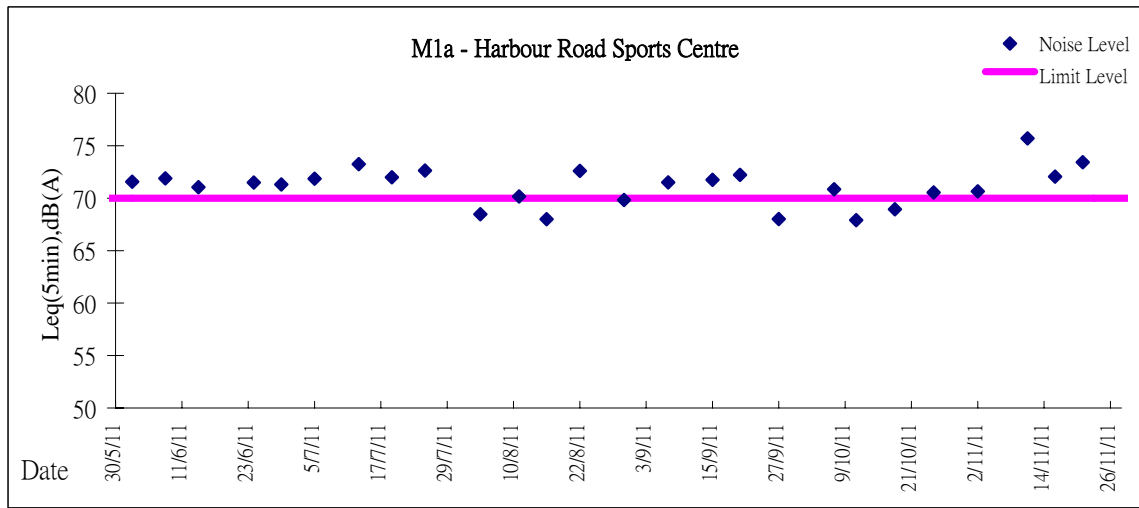

Graphic Presentation of Noise Monitoring Result

Restricted Time (1900 - 2300 hrs on normal weekdays and 0700-2300 on holiday)

Graphic Presentation of Noise Monitoring Result

Restricted Time (1900 - 2300 hrs on normal weekdays and 0700-2300 on holiday)

Graphic Presentation of Noise Monitoring Result
Day Time (0700 - 1900hrs on normal weekdays)

Graphic Presentation of Noise Monitoring Result

Day Time (0700 - 1900hrs on normal weekdays)