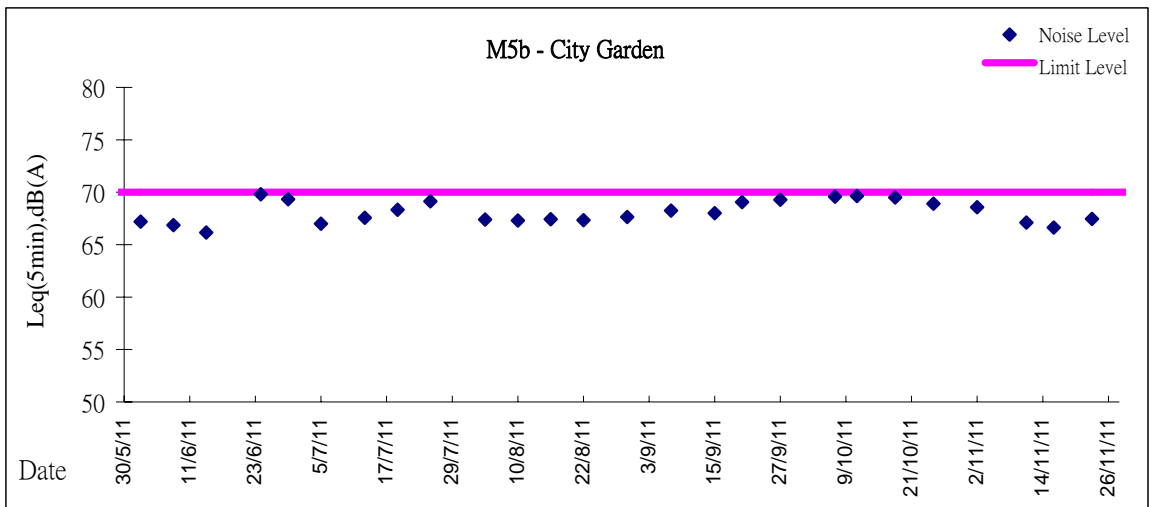

Graphic Presentation of Noise Monitoring Result

Restricted Time (1900 - 2300 hrs on normal weekdays and 0700-2300 on holiday)

Graphic Presentation of Noise Monitoring Result

Restricted Time (1900 - 2300 hrs on normal weekdays and 0700-2300 on holiday)

Graphic Presentation of Noise Monitoring Result
Day Time (0700 - 1900hrs on normal weekdays)

Graphic Presentation of Noise Monitoring Result

Day Time (0700 - 1900hrs on normal weekdays)