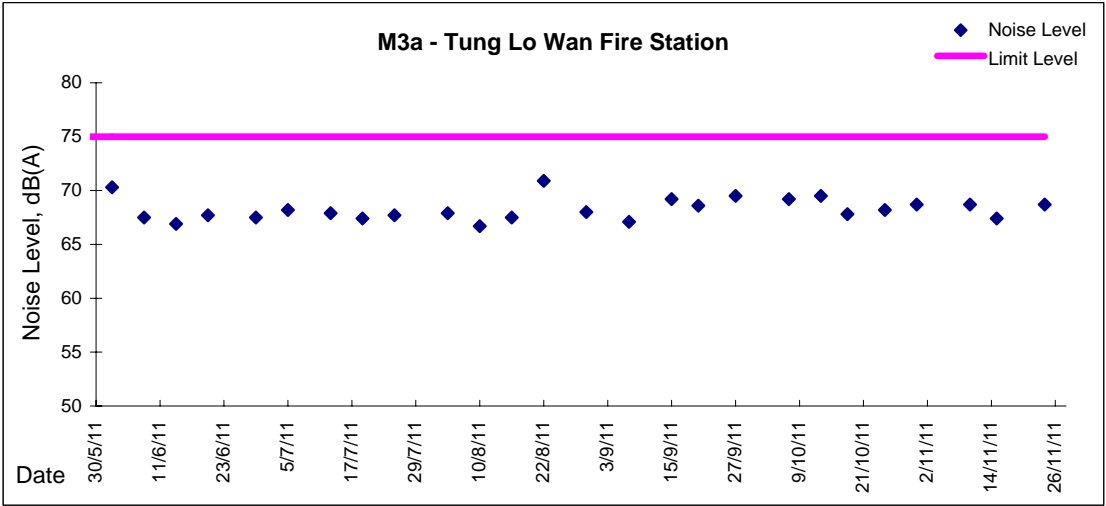

Graphic Presentation of Noise Monitoring Result

Restricted Time (1900 - 2300 hrs on normal weekdays and 0700-2300 on holiday)

Graphic Presentation of Noise Monitoring Result

Restricted Time (1900 - 2300 hrs on normal weekdays and 0700-2300 on holiday)

Graphic Presentation of Noise Monitoring Result
Day Time (0700 - 1900hrs on normal weekdays)

Graphic Presentation of Noise Monitoring Result

Day Time (0700 - 1900hrs on normal weekdays)