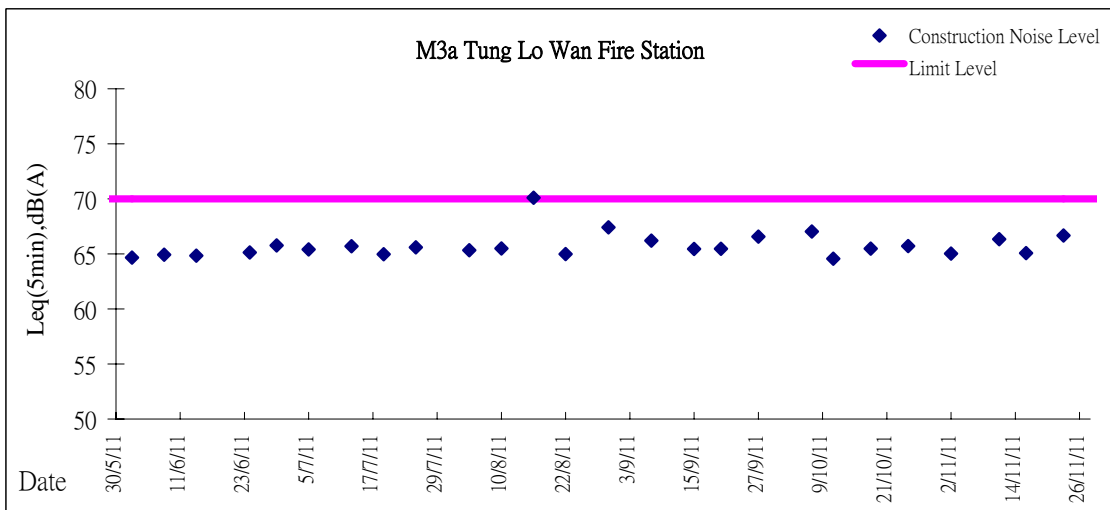

Graphic Presentation of Noise Monitoring Result

Restricted Time (1900 - 2300 hrs on normal weekdays and 0700-2300 on holiday)

Graphic Presentation of Noise Monitoring Result

Restricted Time (1900 - 2300 hrs on normal weekdays and 0700-2300 on holiday)

Graphic Presentation of Noise Monitoring Result
Day Time (0700 - 1900hrs on normal weekdays)

Graphic Presentation of Noise Monitoring Result

Day Time (0700 - 1900hrs on normal weekdays)