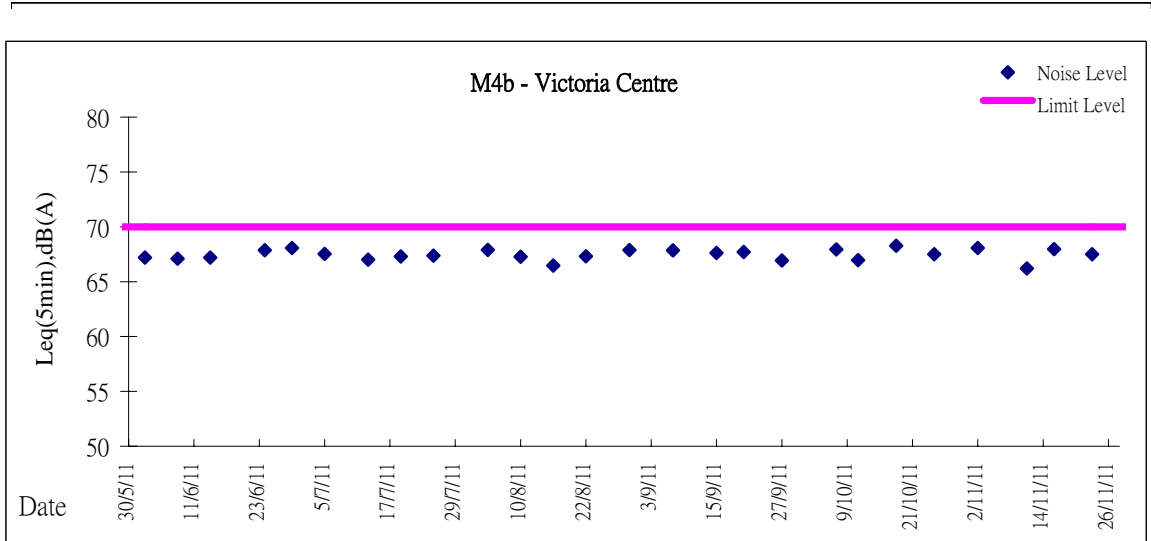

Graphic Presentation of Noise Monitoring Result

Restricted Time (1900 - 2300 hrs on normal weekdays and 0700-2300 on holiday)

Graphic Presentation of Noise Monitoring Result

Restricted Time (1900 - 2300 hrs on normal weekdays and 0700-2300 on holiday)

Graphic Presentation of Noise Monitoring Result
Day Time (0700 - 1900hrs on normal weekdays)

Graphic Presentation of Noise Monitoring Result

Day Time (0700 - 1900hrs on normal weekdays)