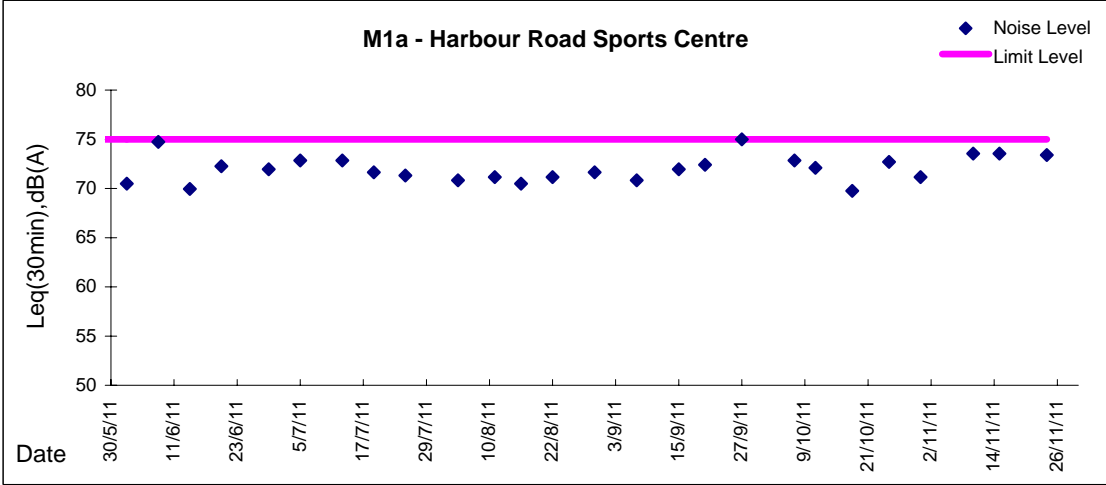

Graphic Presentation of Noise Monitoring Result

Restricted Time (1900 - 2300 hrs on normal weekdays and 0700-2300 on holiday)

Graphic Presentation of Noise Monitoring Result

Restricted Time (1900 - 2300 hrs on normal weekdays and 0700-2300 on holiday)

Graphic Presentation of Noise Monitoring Result
Day Time (0700 - 1900hrs on normal weekdays)

Graphic Presentation of Noise Monitoring Result

Day Time (0700 - 1900hrs on normal weekdays)