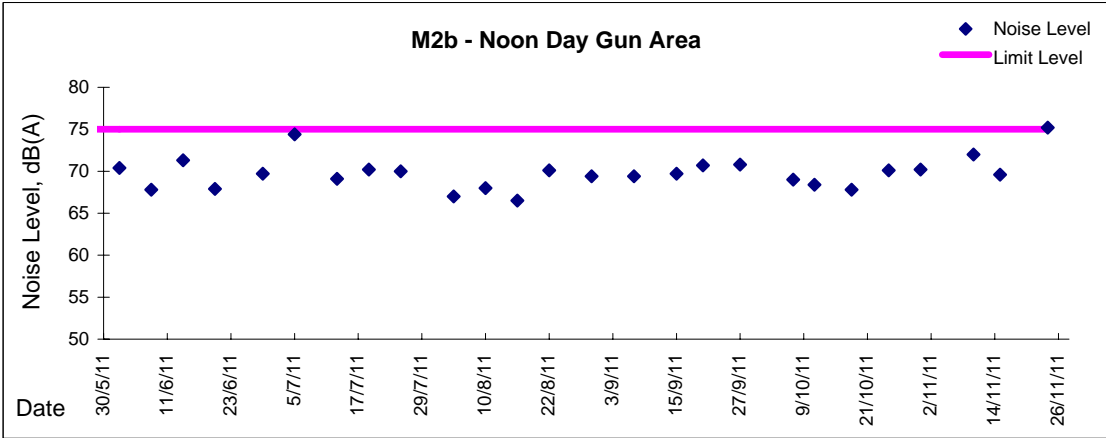

Graphic Presentation of Noise Monitoring Result

Restricted Time (1900 - 2300 hrs on normal weekdays and 0700-2300 on holiday)

Graphic Presentation of Noise Monitoring Result

Restricted Time (1900 - 2300 hrs on normal weekdays and 0700-2300 on holiday)

Graphic Presentation of Noise Monitoring Result
Day Time (0700 - 1900hrs on normal weekdays)

Graphic Presentation of Noise Monitoring Result

Day Time (0700 - 1900hrs on normal weekdays)